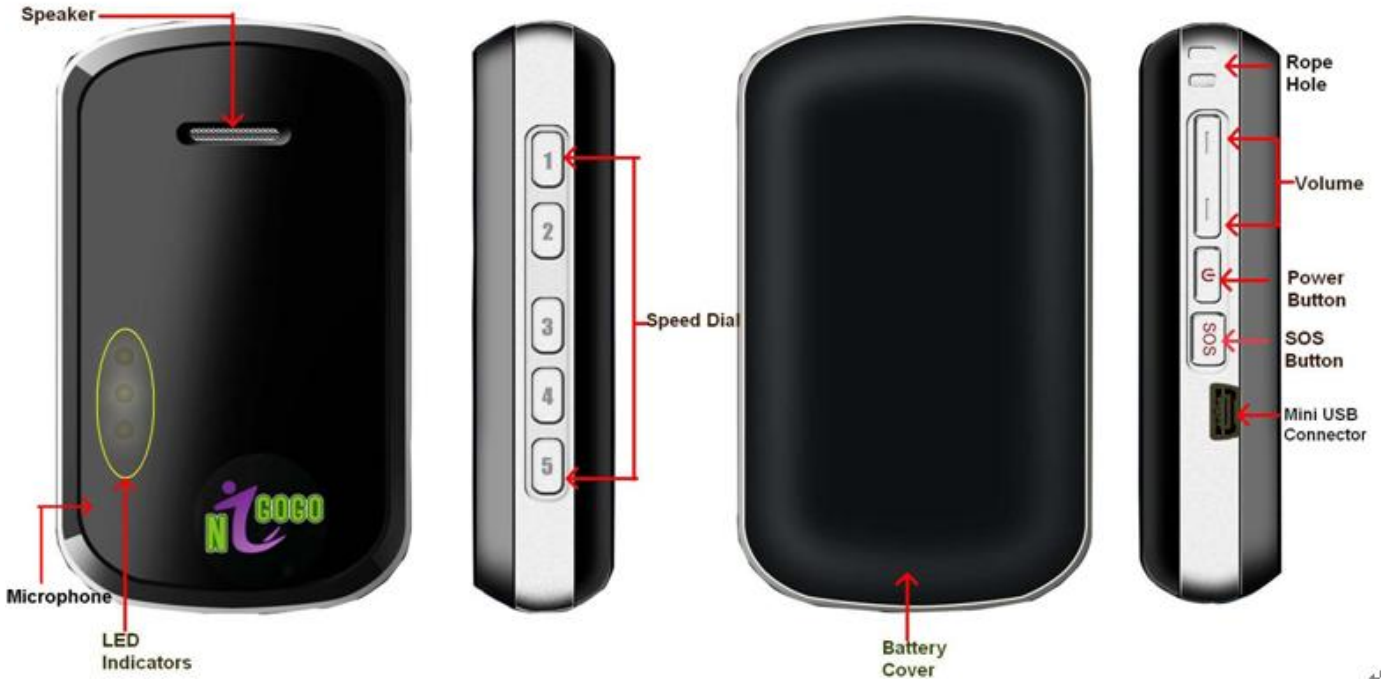

GPS Personal/Car Tracking

Model	GT-M100B
Photo	

Introduction

GT-M100B GPS Tracker enables you to know where your cared ones are any time. User friendly, simple and easy operation.

- ✧ Easy to use. Suitable for kids, pets, elders and cars
- ✧ Compact size and Super Slim (**Only 15mm thickness**),Fashion looking
- ✧ Voice guide, tracking and setting can be done through both calling and SMS
- ✧ POI reference report (SMS)
- ✧ SOS function, calls and SMS for triggered when emergency
- ✧ [Support Google link](#)

Features

- ✧ Voice communication, as easy as mobile phone
- ✧ Geo fence function, maximum 4 GeoFence supported.
- ✧ Regular report function
- ✧ Settings and inquiry function with authorized mobile No. and SMS
- ✧ Position report (SMS with reference POI)
- ✧ Five Emergency Call quick dial button
- ✧ Voice monitor function (under authorized mobile No.)
- ✧ SOS button function
- ✧ Voice guide function

- ※ Access control
- ※ 3D G-Sensor for Car Security
- ※ Configuration changing Notification
- ※ Low battery alerts

Specification

GPS receiver	M-Star P2 GPS engine boards
GPS antenna	internal
GSM frequencies	GSM 900 / 1800 / 1900 MHz (850MHz by request)
G-Sensor	Built-in 3-Axis G-Sensor
Voice calls	Yes
Vibrating Alerts	Yes
Geo Fence Function	Yes
Data Transfer	SMS or GPRS
Configuration	WGS-84